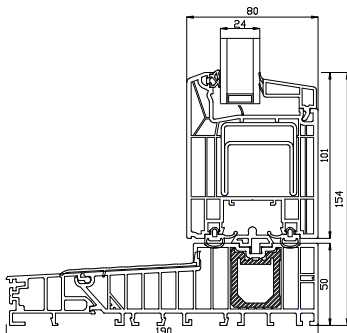

Sidekarm

Sidekarm

Bunnkarm

Bunnkarm

Heve skyvedør

3-lags glass, 190mm karmdybde, PVC

Overkarm

Overkarm

Sidekarm

Sidekarm

Bunnkarm

Bunnkarm